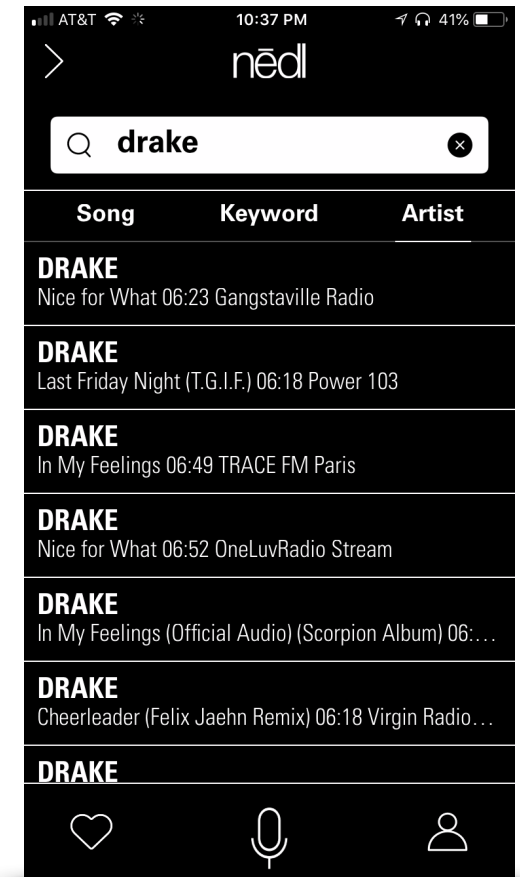

SCREENS

-  Severe
-  Moderate
-  Cool

 Lots of options for big artists

For Car:

-  Too many small buttons
-  Too many items
-  Text too small
-  Need side view
-  No voice control
-  Might need 2 hands to use

SCREENS

Number of search results outside of music are small

SCREENS

- Music plays quickly and high quality
- No options to explore similar or recommended music
- Music is not always what you click on in search results